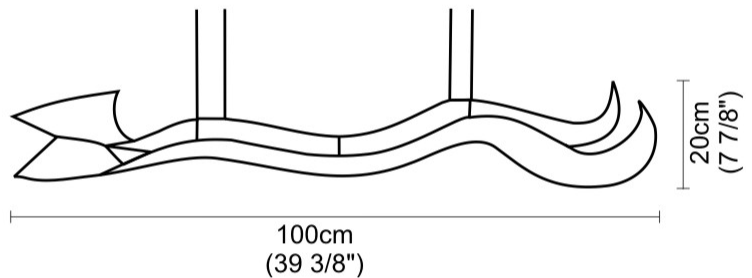

TEMPO PERSO SUSPENSION

D131229- _____

base number

1. To build a product code in our configurator select the specify button on the base model # product page
2. To build a manual product code on this datasheet choose from the options listed below in blue font and add the suffix to the base model #

GENERAL

Series: Tempo Perso

Brand: Knikerboker

Division: Design

Mounting Type: Suspension

Mounting Location: Ceiling

Subcategory: Pendant

PHYSICAL

Shape: Curves

Length (mm): 1000

Length (in): 39 ³/₈

Height (mm): 200

Height (in): 7 ⁷/₈

Light Distribution: Indirect

Fixture Finish: EWH / EBK / MAN / COF / PRD / SLF / GLF / CLF / BRL / EWS / EWG / EWC / EWR / EBS / EBG / EBC / EBC / EBB / MAS / MAD / MAC / MAB / COS / CGO / CCL / CBL / PRS / PRG / PRC / PRB

Fixture Material: Aluminum

Cable Details: 4 Steel Cables 2000mm / 78 3/4" - Silicon Cable 2000mm / 78 3/4"

ELECTRICAL

Lamp Type: LED

Total Output Wattage (W): 20

Dimming: Tri-Mode (Non-Dimming and Phase Dimming (120Vac only) and 0-10V Dimming)

Driver Included: Yes

Driver Location: Integrated

Driver Type: Constant Current - Universal

Driver Class: Class 2

Input Voltage (V): 120 - 277

Constant Current (MA): 250

Upon Request: 0-10Vdc dimming / Phase dimming @120Vac / 277Vac

LED

Number of LEDs: 2

Color Temperature (°K): 3000

Max. Delivered Lumen (lm): 2200

CRI: >85 CRI

Lamp Life (hrs): 50000

OPTICAL

RATINGS AND CERTIFICATIONS

Certified By: CSA Certified to UL and CSA Standards

IP rating: IP20